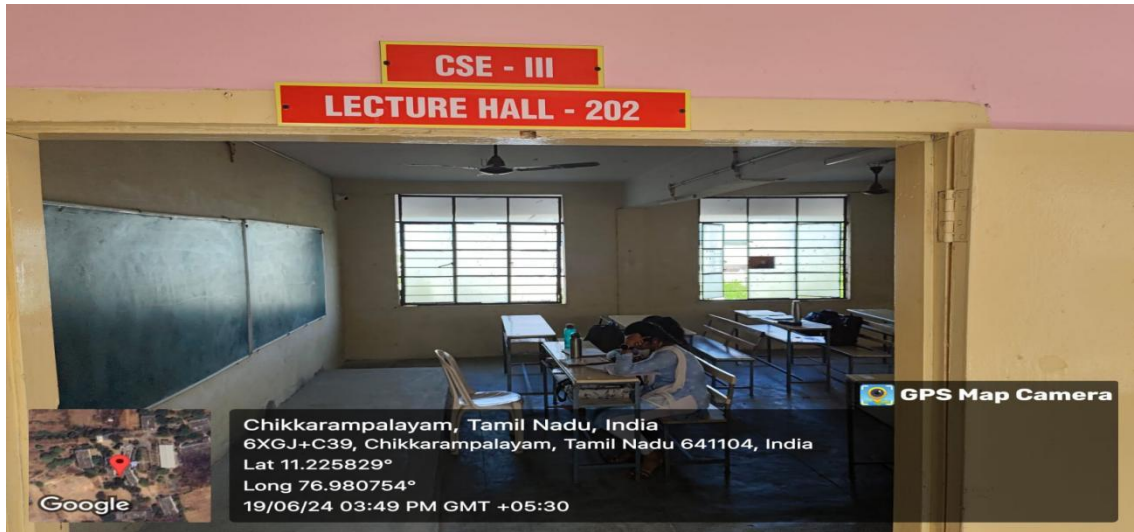

CHRIST THE KING ENGINEERING COLLEGE

Karamadai, Coimbatore - 641104

(Approved by AICTE, New Delhi & Affiliated to Anna University, Chennai)

Ph: +91 91500 76729

Email: principal@ckec.ac.in

Web: www.ckec.ac.in

S. No.	Block	Floor	Usage of Room	Room Label	Area (m²)
9	St. Xavier	Second	CSE - III	Lecture Hall - 202	65.00

OUTSIDE VIEW